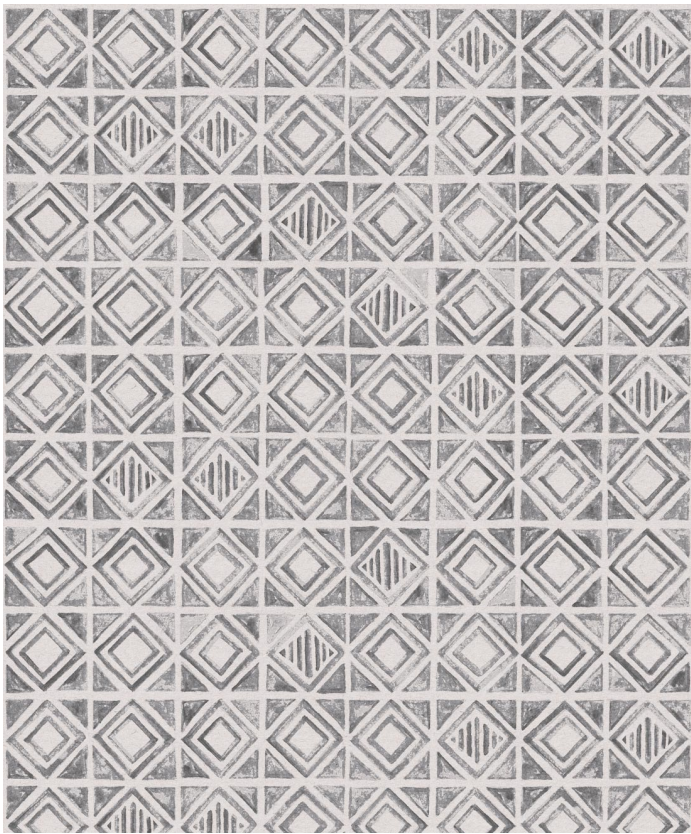

Tuile Wallpaper

Tuile is a soft watercolour wallpaper design created to mimic traditional tiles. The subtle texture of the paint combined with the staggered repetition adds a captivating presence to any interior. The timelessness of the geometric tile design combined with the creative flair of the watercolour pattern makes this design the perfect feature for a kitchen or powder room, though it is versatile enough that it could easily be styled to suit an office or living space.

SUSTAINABILITY

- Made to order within 10-15 days using the latest eco-friendly printing tech. That means no over-production and waste like regular wallpaper brands.
- Our PVC Free wallpaper base is sourced from sustainably managed forests.
- We print all wallpapers using odorless water-based ink. GREENGUARD GOLD Certified to standards for low chemical emissions into indoor air.
- Milton & King's wallpapers are of the highest quality, are environmentally friendly, and totally 100% vinyl-free.

BATCHING & DELIVERY

- **Note:** Samples of this wallpaper are provided for review of the material, pattern scale and print technique – they are not intended to be used for colour matching purposes. There can be slight shifts in colour between runs, so your wallpaper may vary slightly from sample coloring.
- Please ensure that you order the correct amount as we do not guarantee that rolls printed in different batches will be an exact match.
- Industry leading production times on all orders.

ROLL DIMENSIONS	24" (61.5cm) x 33ft (10.05m)
PATTERN REPEAT	24" (61.5cm)
PATTERN MATCH	Straight Match
FINISH	Pre-trimmed Butt Join
CLEANABILITY	Washable
USAGE	Domestic & Commercial
PRODUCT CODE	SP022

MILTON & KING