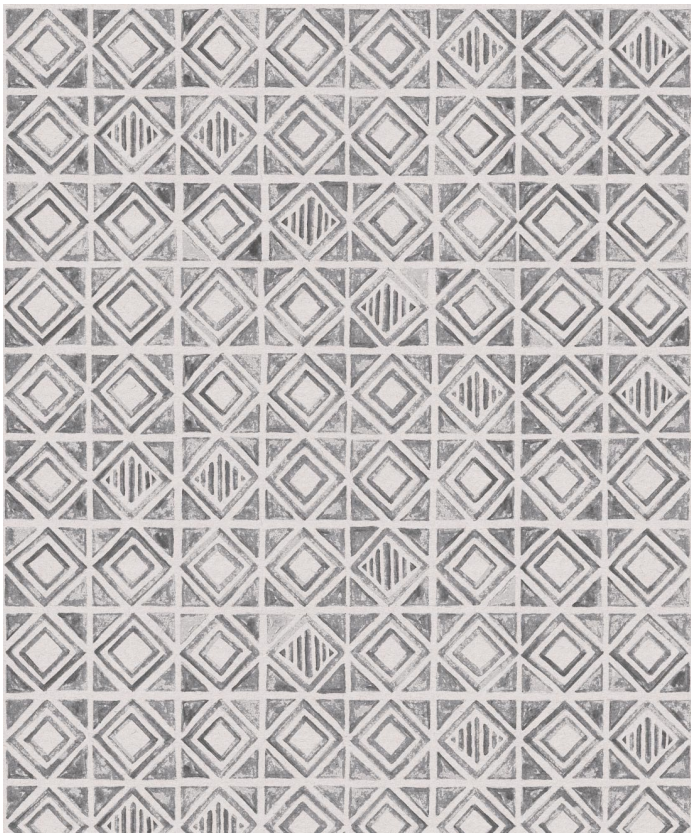

Tuile Wallpaper

Tuile is a soft watercolour wallpaper design created to mimic traditional tiles. The subtle texture of the paint combined with the staggered repetition adds a captivating presence to any interior. The timelessness of the geometric tile design combined with the creative flair of the watercolour pattern makes this design the perfect feature for a kitchen or powder room, though it is versatile enough that it could easily be styled to suit an office or living space.

ROLL DIMENSIONS	24" (61.5cm) x 33ft (10.05m)
PATTERN REPEAT	24" (61.5cm)
PATTERN MATCH	Straight Match
FINISH	Pre-trimmed Butt Join
CLEANABILITY	Washable
USAGE	Domestic & Commercial
PRODUCT CODE	SP022

MILTON & KING

BATCHING & DELIVERY

- **Note:** Samples of this wallpaper are provided for review of the material, pattern scale and print technique - they are not intended to be used for colour matching purposes. There can be slight shifts in colour between runs, so your wallpaper may vary slightly from sample coloring.
- Please ensure that you order the correct amount as we do not guarantee that rolls printed in different batches will be an exact match.
- Industry leading production times on all orders.