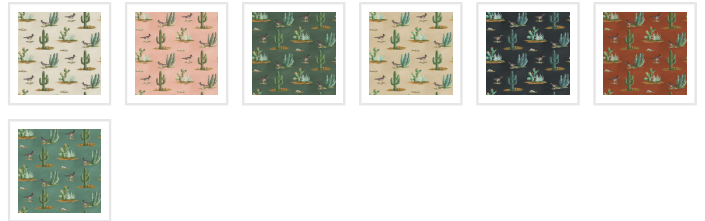

Roadrunner Wallpaper

Roadrunner wallpaper is a delightfully simple design depicting the vibrant and resilient spirit of the desert and its wildlife. The roadrunner is regarded by some Indigenous cultures as a symbol of exceptionally good luck. Featuring hand painted illustrations of roadrunners, cacti and other desert plants, the design creates a harmonious and engaging scene that will bring the warmth of the desert and the luck of the roadrunner into any space.

ROLL DIMENSIONS	24" (61.5cm) x 33ft (10.05m)
MATERIAL/BASE	Low Sheen Non-Woven
PATTERN REPEAT	12" (30.8cm)
PATTERN MATCH	Straight Match
FINISH	Pre-trimmed Butt Join
CLEANABILITY	Washable
USAGE	Domestic & Commercial
PRODUCT CODE	MKS019