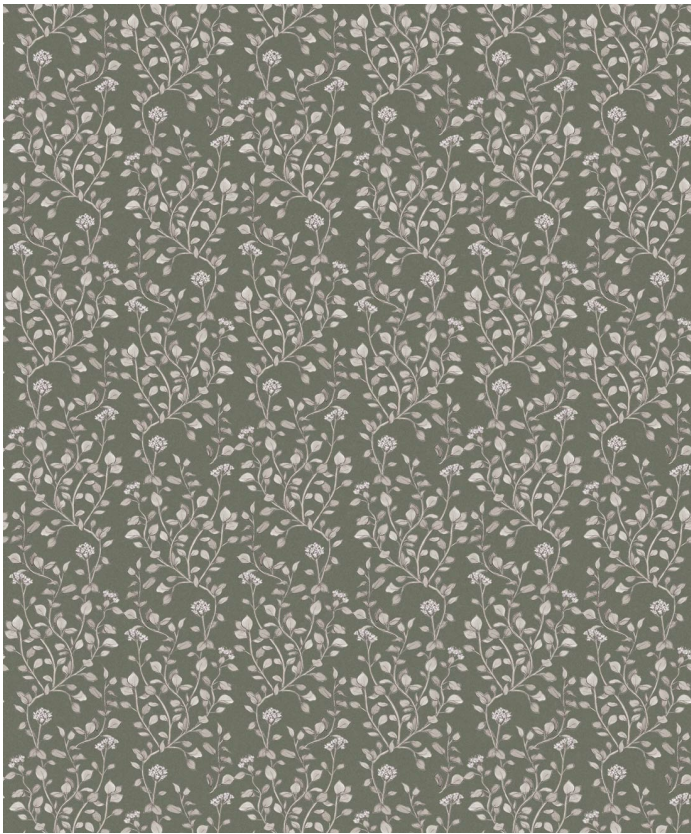

Majoram Wallpaper

Marjoram wallpaper is a simple botanical study of a very well-known cooking herb, also known as 'oregano', that is affluently grown throughout the world. Marjoram is a wonderful culinary herb with simple, delicate leaves and small, purple blooms. This herbal wallpaper design features shades of light stone and dark navy with a touch of chalk-like white on its dainty floral for a subtle Mediterranean nod to the herb's roots.

ROLL DIMENSIONS	24" (61.5cm) x 33ft (10.05m)
MATERIAL/BASE	Low Sheen Non-Woven
PATTERN REPEAT	11.8" (30cm)
PATTERN MATCH	Straight Match
FINISH	Pre-trimmed Butt Join
CLEANABILITY	Washable
USAGE	Domestic & Commercial
PRODUCT CODE	WR476HC