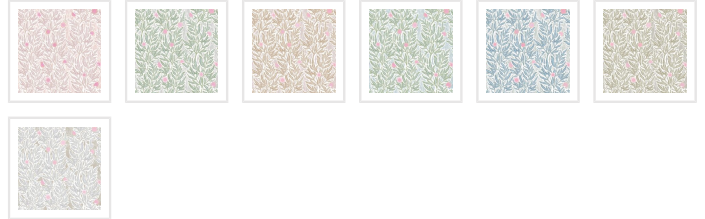

LA SEMILLA CASA

Linen Seagrass Wallpaper

Submerge yourself in the abstract dance of Linen Seagrass wallpaper, where the essence of the natural world takes on a mesmerising form. This design masterfully captures the delicate beauty of seagrass, presenting an organic and visually intriguing representation. Available in seven colourways including blues, pinks and neutrals, this design would look great as a feature wall or focal point for a nature-inspired interior.

ROLL DIMENSIONS	24" (61.5cm) x 33ft (10.05m)
MATERIAL/BASE	Low Sheen Non-Woven
PATTERN REPEAT	28.4" (72cm)
PATTERN MATCH	Straight Match
FINISH	Pre-trimmed Butt Join
CLEANABILITY	Washable
USAGE	Domestic & Commercial
PRODUCT CODE	LSC013