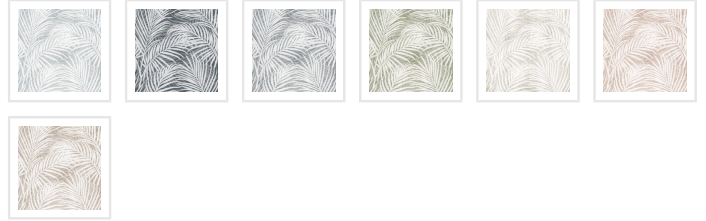

LA SEMILLA CASA

Laguna Palms Wallpaper

Transform your space into a serene sanctuary with the Laguna Palms wallpaper from La Semilla Casa. This large tropical pattern, adorned with muted colours, exudes a spa-like tranquility. Let the gentle sway of palms create a peaceful retreat, inviting a tranquil and sophisticated ambiance into your surroundings.

ROLL DIMENSIONS	24" (61.5cm) x 33ft (10.05m)
PATTERN REPEAT	32.3" (82cm)
PATTERN MATCH	Straight Match
FINISH	Pre-trimmed Butt Join
CLEANABILITY	Washable
USAGE	Domestic & Commercial
PRODUCT CODE	LSC008