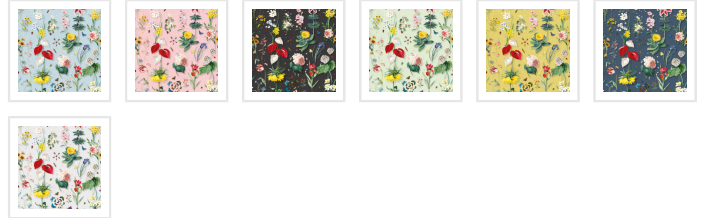

[KINGDOM HOME](#)

Jolie Wallpaper

Jolie Wallpaper is a Spring floral wallpaper reminiscent of classic French opulence and brings a splash of colour and a seasonal flare to any interior, year-round. Inspired by the beauty of spring, this design features an assemblage of perfect blooms that looks perfectly primed to be picked off your walls.

ROLL DIMENSIONS	24" (61.5cm) x 33ft (10.05m)
PATTERN REPEAT	40.2" (102 cm)
PATTERN MATCH	Straight Match
FINISH	Pre-trimmed Butt Join
CLEANABILITY	Washable
USAGE	Domestic & Commercial
PRODUCT CODE	KH145