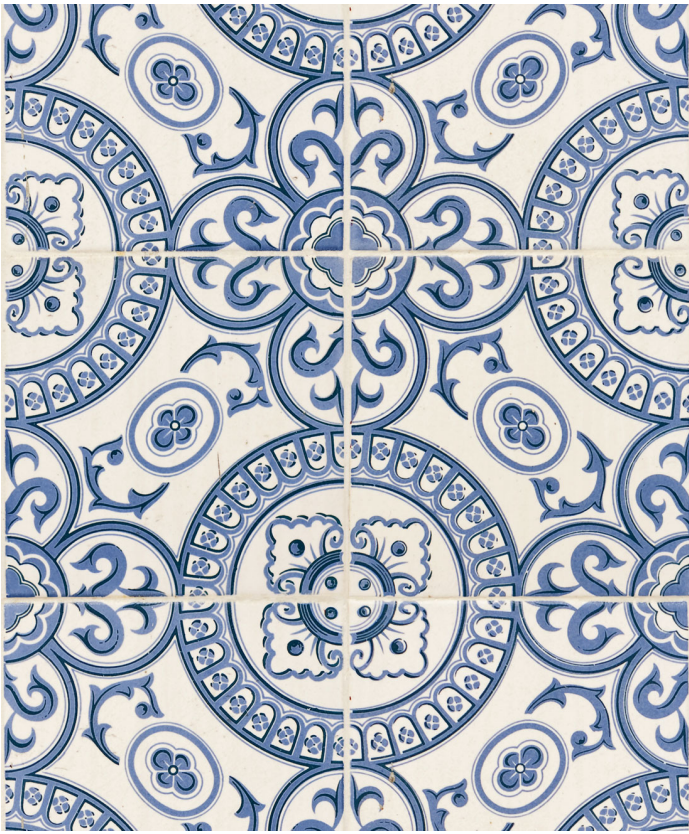

KEMRA

Heritage Tiles Wallpaper

Whoever said tiles only belonged in a kitchen or bathroom had clearly never set eyes on this stunning authentic tile wallpaper. Heritage Tiles take the classic colour combination of china blue and white to create a dynamic effect that won't look out of place in any room. This mediterranean style instantly transports you to those picture postcard houses that pepper the European coastline. This faux tile wallpaper looks superb in bathrooms and particularly a kitchen to create that vintage farmhouse ambience.

| | |
|-----------------|------------------------------|
| ROLL DIMENSIONS | 24" (61.5cm) x 33ft (10.05m) |
| PATTERN REPEAT | 24" (61cm) |
| PATTERN MATCH | Straight Match |
| FINISH | Pre-trimmed Butt Join |
| CLEANABILITY | Washable |
| USAGE | Domestic & Commercial |
| PRODUCT CODE | KEM060W |