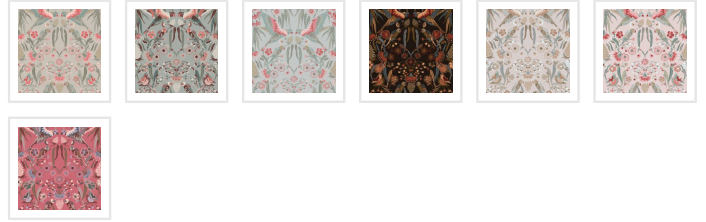

HOUSE OF HERAS

Gumnut Paradise Wallpaper

Watch closely as these rainbow lorikeets clamber and chatter amongst the flowering eucalyptus trees, seeking the delicious nectar from close-by, flowering gum blossoms. The Gumnut Paradise wallpaper is truly one-of-a-kind, soft blue, greys and pinks intertwining to create a delicate botanical backdrop. Watch these birds play all day in your bedroom or living space.

ROLL DIMENSIONS	24" (61.5cm) x 33ft (10.05m)
MATERIAL/BASE	Low Sheen Non-Woven
PATTERN REPEAT	67" (170cm)
PATTERN MATCH	Straight Match
FINISH	Pre-trimmed Butt Join
CLEANABILITY	Washable
USAGE	Domestic & Commercial
PRODUCT CODE	HOH012