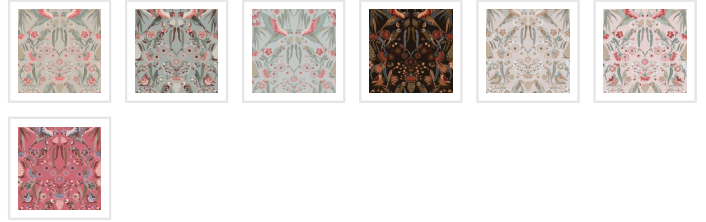

HOUSE OF HERAS

Gumnut Paradise Wallpaper

Watch closely as these rainbow lorikeets clamber and chatter amongst the flowering eucalyptus trees, seeking the delicious nectar from close-by, flowering gum blossoms. The Gumnut Paradise wallpaper is truly one-of-a-kind, soft blue, greys and pinks intertwining to create a delicate botanical backdrop. Watch these birds play all day in your bedroom or living space.

ROLL DIMENSIONS	24" (61.5cm) x 33ft (10.05m)
PATTERN REPEAT	67" (170cm)
PATTERN MATCH	Straight Match
FINISH	Pre-trimmed Butt Join
CLEANABILITY	Washable
USAGE	Domestic & Commercial
PRODUCT CODE	HOH012

MILTON & KING