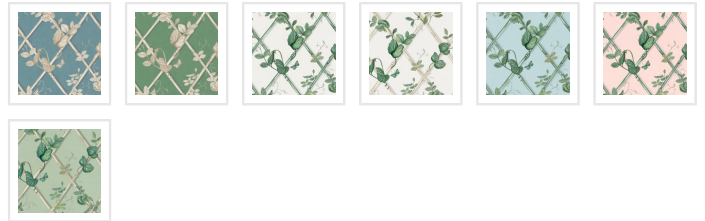

Grande Ivy Wallpaper

Create a soothing indoor sanctuary with the Grande Ivy Wallpaper from Maine House Interiors. This effortlessly elegant design is overflowing with verdant foliage, creating a serene backdrop that will suit any interior, from the fresh and contemporary to a more traditional aesthetic. Renowned as a symbol of growth and vitality, the ivy plant is the perfect addition to a space that needs to feel harmonious and tranquil, to invite guests to relax and embrace the rejuvenating power of nature. This simple, yet powerful design will easily harmonise with existing décor and allow your furnishings to truly shine.

Manufactured as a double width design (set) requiring 2 rolls, A+B to complete the horizontal repeat. One set is equivalent to 133 sq. ft. or (12.3 sq. m.).

ROLL DIMENSIONS	24" (61.5cm) x 33ft (10.05m)
MATERIAL/BASE	Low Sheen Non-Woven
PATTERN REPEAT	33" (84cm)
PATTERN MATCH	Straight Match
FINISH	Pre-trimmed Butt Join
CLEANABILITY	Washable
USAGE	Domestic & Commercial
PRODUCT CODE	MHI009