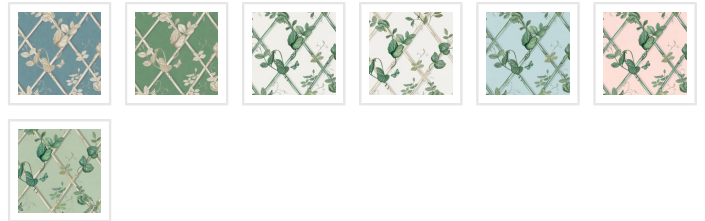

# Grande Ivy Wallpaper

Create a soothing indoor sanctuary with the Grande Ivy Wallpaper from Maine House Interiors. This effortlessly elegant design is overflowing with verdant foliage, creating a serene backdrop that will suit any interior, from the fresh and contemporary to a more traditional aesthetic. Renowned as a symbol of growth and vitality, the ivy plant is the perfect addition to a space that needs to feel harmonious and tranquil, to invite guests to relax and embrace the rejuvenating power of nature. This simple, yet powerful design will easily harmonise with existing décor and allow your furnishings to truly shine.

*Manufactured as a double width design (set) requiring 2 rolls, A+B to complete the horizontal repeat. One set is equivalent to 133 sq. ft. or (12.3 sq. m.).*

|                 |                              |
|-----------------|------------------------------|
| ROLL DIMENSIONS | 24" (61.5cm) x 33ft (10.05m) |
| PATTERN REPEAT  | 33" (84cm)                   |
| PATTERN MATCH   | Straight Match               |
| FINISH          | Pre-trimmed Butt Join        |
| CLEANABILITY    | Washable                     |
| USAGE           | Domestic & Commercial        |
| PRODUCT CODE    | MHI009                       |