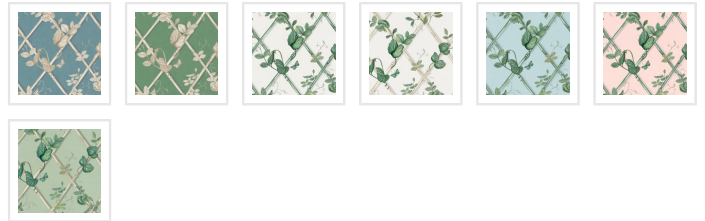

Grande Ivy Wallpaper

Create a soothing indoor sanctuary with the Grande Ivy Wallpaper from Maine House Interiors. This effortlessly elegant design is overflowing with verdant foliage, creating a serene backdrop that will suit any interior, from the fresh and contemporary to a more traditional aesthetic. Renowned as a symbol of growth and vitality, the ivy plant is the perfect addition to a space that needs to feel harmonious and tranquil, to invite guests to relax and embrace the rejuvenating power of nature. This simple, yet powerful design will easily harmonise with existing décor and allow your furnishings to truly shine.

Manufactured as a double width design (set) requiring 2 rolls, A+B to complete the horizontal repeat. One set is equivalent to 133 sq. ft. or (12.3 sq. m.).

ROLL DIMENSIONS	24" (61.5cm) x 33ft (10.05m)
PATTERN REPEAT	33" (84cm)
PATTERN MATCH	Straight Match
FINISH	Pre-trimmed Butt Join
CLEANABILITY	Washable
USAGE	Domestic & Commercial
PRODUCT CODE	MHI009