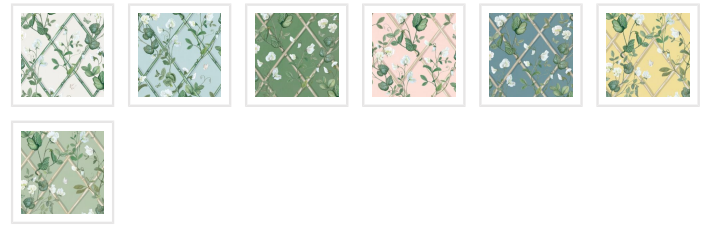

MAINE HOUSE INTERIORS

Grande Climbing Sweet Pea Wallpaper

The Grande Climbing Sweet Pea Wallpaper from Maine House Interiors is a larger-than-life tribute to a delicate floral from designer Amy Spargo's very own backyard. Each meticulously hand-painted detail captures the essence of sweet pea flowers in various stages of growth, showcasing their charm and exquisite form. Intertwining vines and blossoming flowers create an enchanting backdrop that will make your interior feel more sophisticated, tranquil and add a touch of botanical splendour. Available in a range of colourways to suit all interiors, from rich, moody blues to soft, airy pastels and creams.

Manufactured as a double width design (set) requiring 2 rolls, A+B to complete the horizontal repeat. One set is equivalent to 133 sq. ft. or (12.3 sq. m.).

ROLL DIMENSIONS	24" (61.5cm) x 33ft (10.05m)
MATERIAL/BASE	Low Sheen Non-Woven
PATTERN REPEAT	33" (84cm)
PATTERN MATCH	Straight Match
FINISH	Pre-trimmed Butt Join
CLEANABILITY	Washable
USAGE	Domestic & Commercial
PRODUCT CODE	MHI004