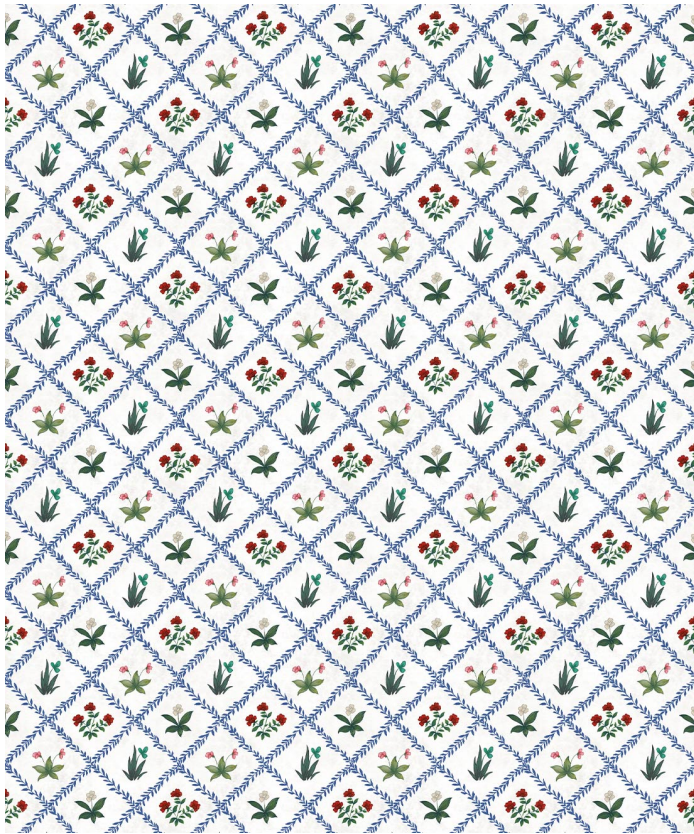

Floret Wallpaper

These delicate hand-painted florals in a grid of climbing vines create the Floret wallpaper, a perfect combination of floral elegance and geometric simplicity. Inspired by traditional block printing, this detailed all-over pattern features petite flowers amidst a trellis of dainty leaves. Available in both bold jewel tones and subtle neutrals, this versatile design is perfect for interiors that need a sense of balance and refinement. This beautiful floral pairs seamlessly with the entire range from the Palace Grove collection and can be used to create harmonious, flowing interiors and give every room a serene atmosphere.

ROLL DIMENSIONS	24" (61.5cm) x 33ft (10.05m)
MATERIAL/BASE	Matte Non-Woven
PATTERN REPEAT	6.1" (15.5cm)
PATTERN MATCH	Straight Match
FINISH	Pre-trimmed Butt Join
CLEANABILITY	Washable
USAGE	Domestic & Commercial
PRODUCT CODE	MKS021