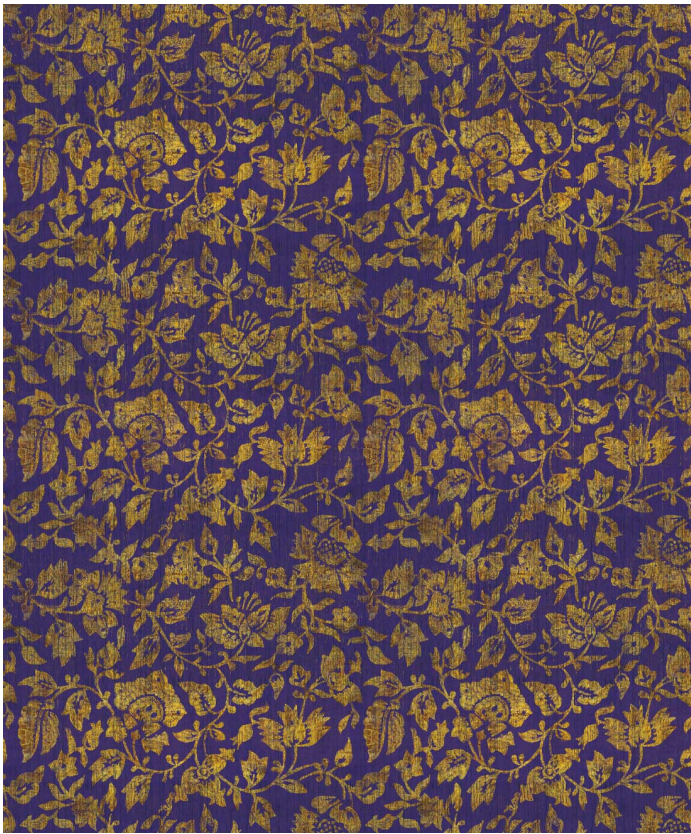

# Damask Bloom Wallpaper

Damask Bloom Wallpaper is inspired by traditional floral decoration with the appearance of woven textured velvet tapestries. It is available in six unique colourways, featuring a repeating motif with a gilded patina. The regular horizontal repeat adds to the detailed nature of the design and makes it easy to match when installing. Bloom evokes the timeless sounds of the oud, the ney, or the zither delicately drifting through a secret walled garden, or a languid breeze wafting over leaves, vines, and blooms of a Mediterranean vineyard.

ROLL DIMENSIONS	24" (61.5cm) x 33ft (10.05m)
PATTERN REPEAT	29.5" (75cm)
PATTERN MATCH	Straight Match
FINISH	Pre-trimmed Butt Join
CLEANABILITY	Washable
USAGE	Domestic & Commercial
PRODUCT CODE	SIM163W