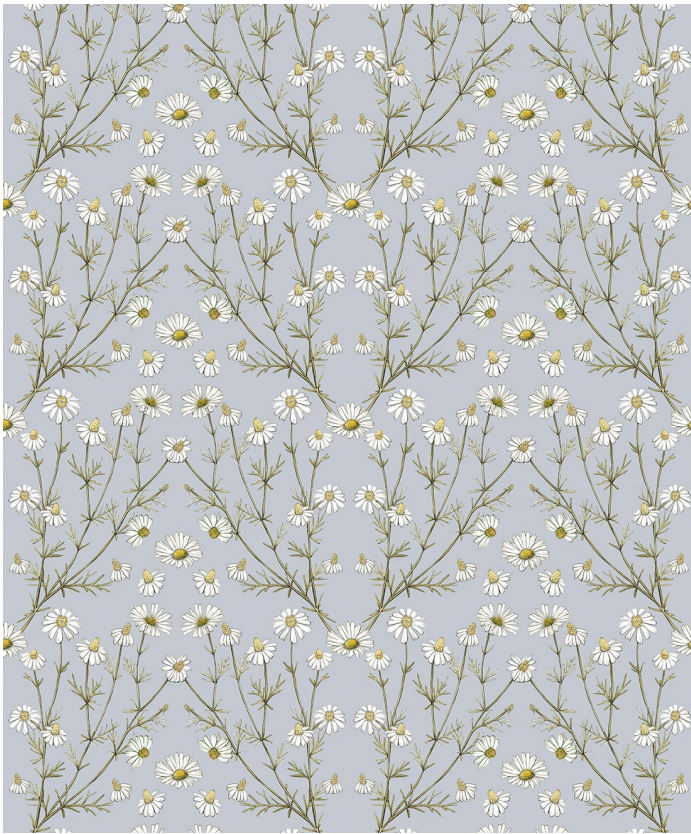

Daisy Damask Wallpaper

Daisy Damask wallpaper blends timeless elegance with a contemporary twist. Inspired by nature's wonder, this design exudes a sense of tranquility and sophistication. The background hues of pastel pinks and baby blues infuse a soft touch, while the darker tones add a sense of balance. The design draws inspiration from the Art Nouveau movement and the French damask style of nineteenth century.

| | |
|-----------------|------------------------------|
| ROLL DIMENSIONS | 24" (61.5cm) x 33ft (10.05m) |
| MATERIAL/BASE | Low Sheen Non-Woven |
| PATTERN REPEAT | 15.5" (39.5cm) |
| PATTERN MATCH | Straight Match |
| FINISH | Pre-trimmed Butt Join |
| CLEANABILITY | Washable |
| USAGE | Domestic & Commercial |
| PRODUCT CODE | WR558HC |