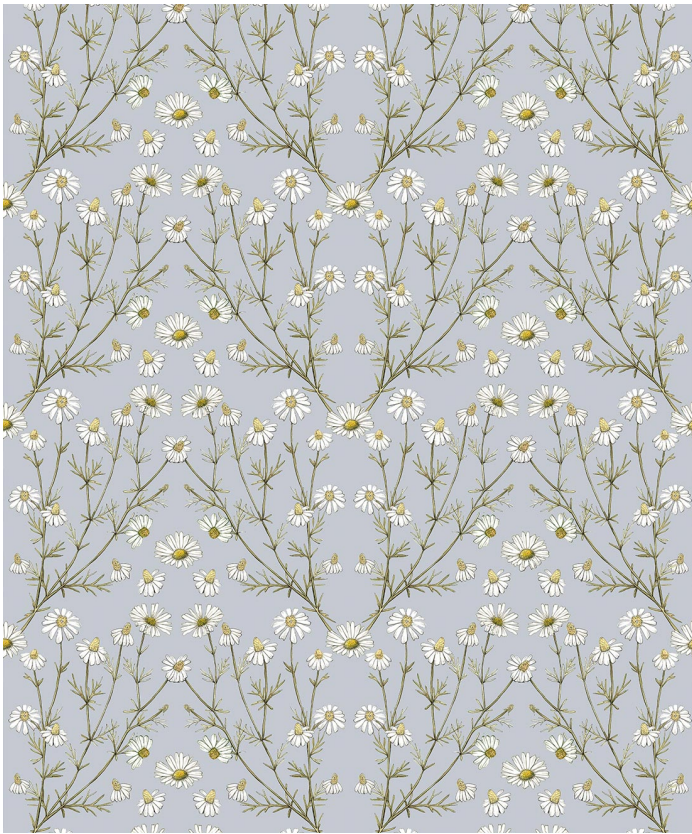

Daisy Damask Wallpaper

Daisy Damask wallpaper blends timeless elegance with a contemporary twist. Inspired by nature's wonder, this design exudes a sense of tranquility and sophistication. The background hues of pastel pinks and baby blues infuse a soft touch, while the darker tones add a sense of balance. The design draws inspiration from the Art Nouveau movement and the French damask style of nineteenth century.

| | |
|-----------------|------------------------------|
| ROLL DIMENSIONS | 24" (61.5cm) x 33ft (10.05m) |
| MATERIAL/BASE | Low Sheen Non-Woven |
| PATTERN REPEAT | 15.5" (39.5cm) |
| PATTERN MATCH | Straight Match |
| FINISH | Pre-trimmed Butt Join |
| CLEANABILITY | Washable |
| USAGE | Domestic & Commercial |
| PRODUCT CODE | WR558HC |

SUSTAINABILITY

- Made to order within 10-15 days using the latest eco-friendly printing tech. That means no over-production and waste like regular wallpaper brands.
- Our PVC Free wallpaper base is sourced from sustainably managed forests.
- We print all wallpapers using odorless water-based ink. GREENGUARD GOLD Certified to standards for low chemical emissions into indoor air.
- Milton & King's wallpapers are of the highest quality, are environmentally friendly, and totally 100% vinyl-free.