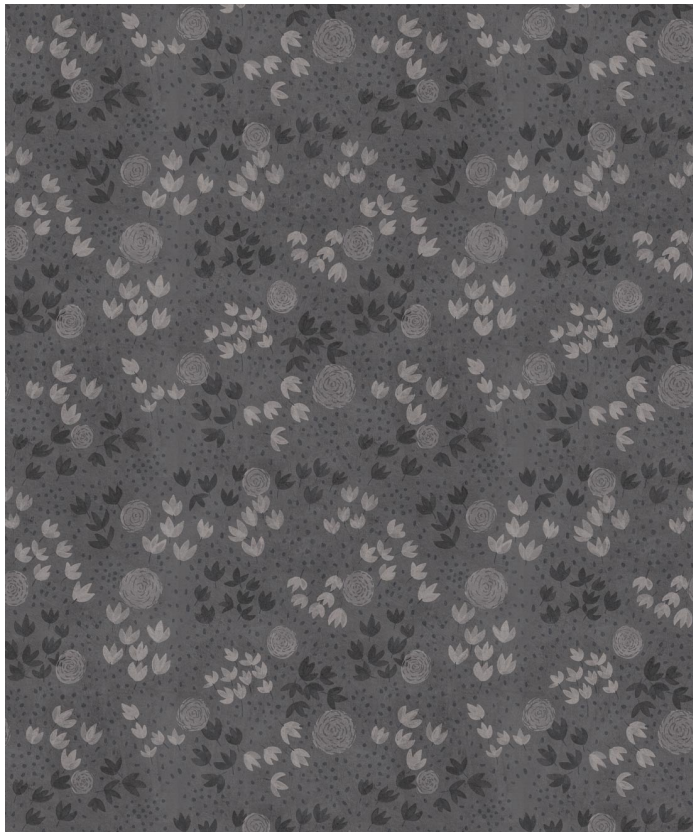

Dainty Wallpaper

Just as the name implies, Dainty Wallpaper features a delicate pattern design with an abstracted field of flowers. It has a visually-textured background with transparent petals and rosebuds.

Perfect for a child's room with soft fabrics and colours, or relaxed living spaces and entryways.

ROLL DIMENSIONS	24" (61.5cm) x 33ft (10.05m)
MATERIAL/BASE	Low Sheen Non-Woven
PATTERN REPEAT	12" (30.75cm)
PATTERN MATCH	Straight Match
FINISH	Pre-trimmed Butt Join
CLEANABILITY	Washable
USAGE	Domestic & Commercial
PRODUCT CODE	WR537KO