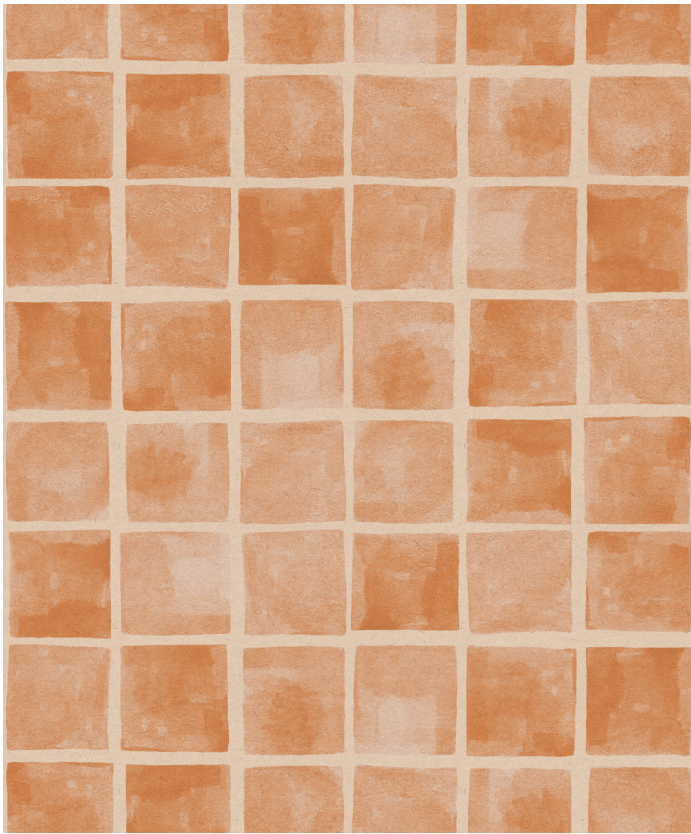

Carrée Wallpaper

Carrée, or square, features beautiful watercolour squares repeating across a subtly textured background, creating a steady and soothing addition to any space. Rough rather than rigid, this design will add structure to a room, without compromising on warmth. This bold geometric design would pair well with solid colors and surfaces, or other similar patterns in bedrooms, living areas, kitchens and bathrooms. Available in six colourways ranging from cool to warm tones to suit a range of interiors.

SUSTAINABILITY

- Made to order within 10-15 days using the latest eco-friendly printing tech. That means no over-production and waste like regular wallpaper brands.
- Our PVC Free wallpaper base is sourced from sustainably managed forests.
- We print all wallpapers using odorless water-based ink. GREENGUARD GOLD Certified to standards for low chemical emissions into indoor air.
- Milton & King's wallpapers are of the highest quality, are environmentally friendly, and totally 100% vinyl-free.

BATCHING & DELIVERY

- **Note:** Samples of this wallpaper are provided for review of the material, pattern scale and print technique – they are not intended to be used for colour matching purposes. There can be slight shifts in colour between runs, so your wallpaper may vary slightly from sample coloring.
- Please ensure that you order the correct amount as we do not guarantee that rolls printed in different batches will be an exact match.
- Industry leading production times on all orders.

ROLL DIMENSIONS	24" (61.5cm) x 33ft (10.05m)
PATTERN REPEAT	24" (61.5cm)
PATTERN MATCH	Straight Match
FINISH	Pre-trimmed Butt Join
CLEANABILITY	Washable
USAGE	Domestic & Commercial
PRODUCT CODE	SP011

MILTON & KING