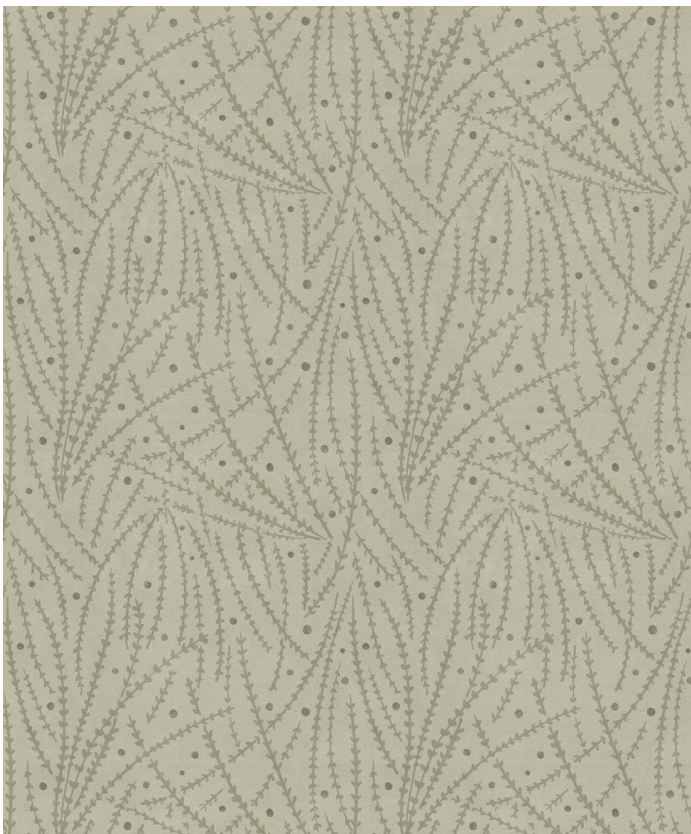

Brush Wallpaper

Inspired by the elegant beauty of tumbleweed, Brush Wallpaper features an abstract botanical bohemian vibe. Think of the subtle beauty of the high desert. It has a natural look and varied texture, giving it a richness that is both dreamy and grounded. It is versatile in both dark and light colour ways.

ROLL DIMENSIONS	24" (61.5cm) x 33ft (10.05m)
MATERIAL/BASE	Low Sheen Non-Woven
PATTERN REPEAT	12" (30.75cm)
PATTERN MATCH	Straight Match
FINISH	Pre-trimmed Butt Join
CLEANABILITY	Washable
USAGE	Domestic & Commercial
PRODUCT CODE	WR538KO