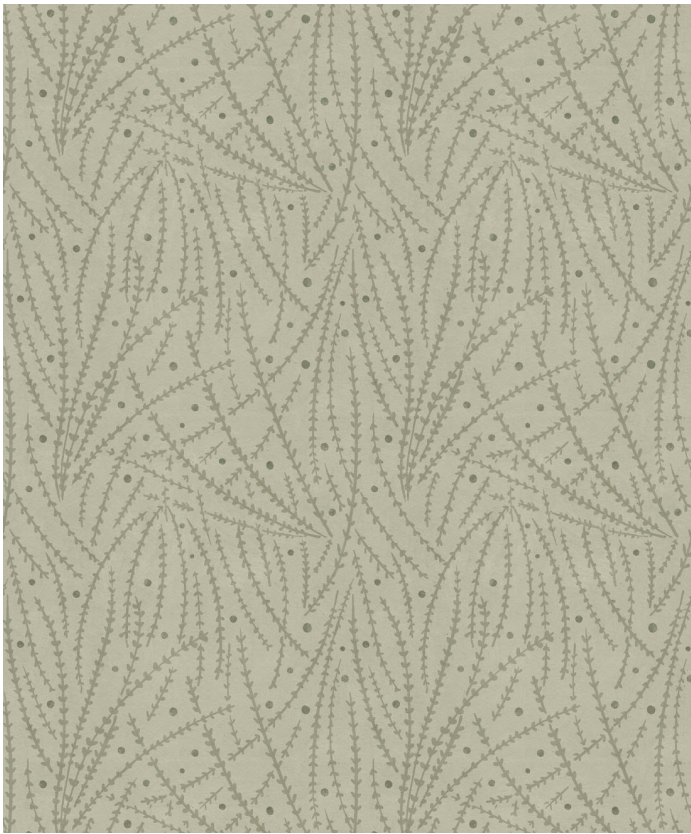

Brush Wallpaper

Inspired by the elegant beauty of tumbleweed, Brush Wallpaper features an abstract botanical bohemian vibe. Think of the subtle beauty of the high desert. It has a natural look and varied texture, giving it a richness that is both dreamy and grounded. It is versatile in both dark and light colour ways.

SUSTAINABILITY

- Made to order within 10-15 days using the latest eco-friendly printing tech. That means no over-production and waste like regular wallpaper brands.
- Our PVC Free wallpaper base is sourced from sustainably managed forests.
- We print all wallpapers using odorless water-based ink. GREENGUARD GOLD Certified to standards for low chemical emissions into indoor air.
- Milton & King's wallpapers are of the highest quality, are environmentally friendly, and totally 100% vinyl-free.

ROLL DIMENSIONS	24" (61.5cm) x 33ft (10.05m)
PATTERN REPEAT	12" (30.75cm)
PATTERN MATCH	Straight Match
FINISH	Pre-trimmed Butt Join
CLEANABILITY	Washable
USAGE	Domestic & Commercial
PRODUCT CODE	WR538KO