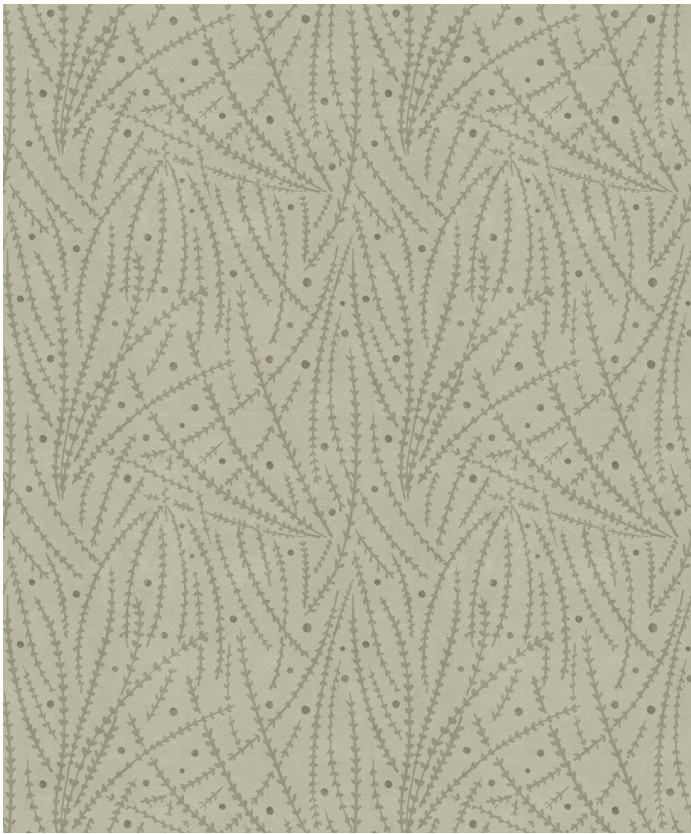

Brush Wallpaper

Inspired by the elegant beauty of tumbleweed, Brush Wallpaper features an abstract botanical bohemian vibe. Think of the subtle beauty of the high desert. It has a natural look and varied texture, giving it a richness that is both dreamy and grounded. It is versatile in both dark and light colour ways.

ROLL DIMENSIONS	24" (61.5cm) x 33ft (10.05m)
PATTERN REPEAT	12" (30.75cm)
PATTERN MATCH	Straight Match
FINISH	Pre-trimmed Butt Join
CLEANABILITY	Washable
USAGE	Domestic & Commercial
PRODUCT CODE	WR538KO