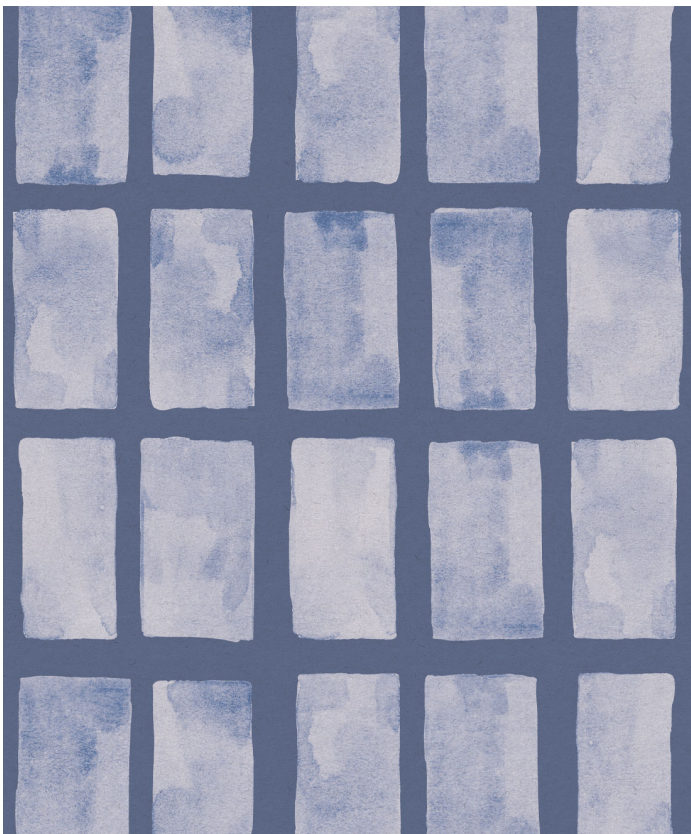

Barre Wallpaper

The strong, stable geometric repetition of the Barres Wallpaper design from Saint Pierre Australia creates a bold and soothing backdrop for any space. The gentle watercolour texture will invite depth and warmth to your home or office, while remaining subtle enough not to detract from other features in the space. Available in six beautiful colourways, this design will suit anything from a child's bedroom to an office reception, and everything in between.

ROLL DIMENSIONS	24" (61.5cm) x 33ft (10.05m)
PATTERN REPEAT	24" (61.5cm)
PATTERN MATCH	Straight Match
FINISH	Pre-trimmed Butt Join
CLEANABILITY	Washable
USAGE	Domestic & Commercial
PRODUCT CODE	SP010

MILTON & KING

BATCHING & DELIVERY

- **Note:** Samples of this wallpaper are provided for review of the material, pattern scale and print technique - they are not intended to be used for colour matching purposes. There can be slight shifts in colour between runs, so your wallpaper may vary slightly from sample coloring.
- Please ensure that you order the correct amount as we do not guarantee that rolls printed in different batches will be an exact match.
- Industry leading production times on all orders.