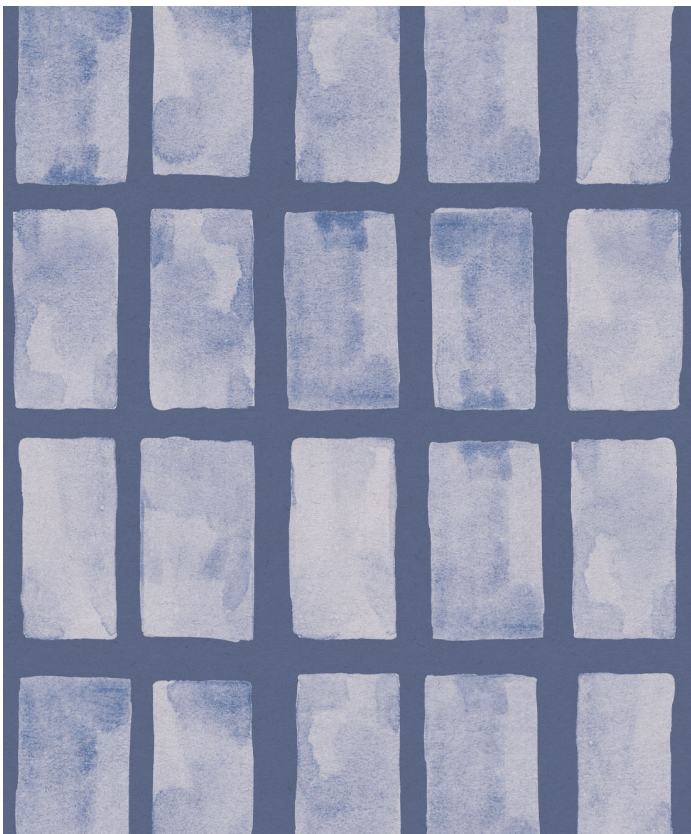

Barre Wallpaper

The strong, stable geometric repetition of the Barres Wallpaper design from Saint Pierre Australia creates a bold and soothing backdrop for any space. The gentle watercolour texture will invite depth and warmth to your home or office, while remaining subtle enough not to detract from other features in the space. Available in six beautiful colourways, this design will suit anything from a child's bedroom to an office reception, and everything in between.

ROLL DIMENSIONS	24" (61.5cm) x 33ft (10.05m)
PATTERN REPEAT	24" (61.5cm)
PATTERN MATCH	Straight Match
FINISH	Pre-trimmed Butt Join
CLEANABILITY	Washable
USAGE	Domestic & Commercial
PRODUCT CODE	SP010

SUSTAINABILITY

- Made to order within 10-15 days using the latest eco-friendly printing tech. That means no over-production and waste like regular wallpaper brands.
- Our PVC Free wallpaper base is sourced from sustainably managed forests.
- We print all wallpapers using odorless water-based ink. GREENGUARD GOLD Certified to standards for low chemical emissions into indoor air.
- Milton & King's wallpapers are of the highest quality, are environmentally friendly, and totally 100% vinyl-free.